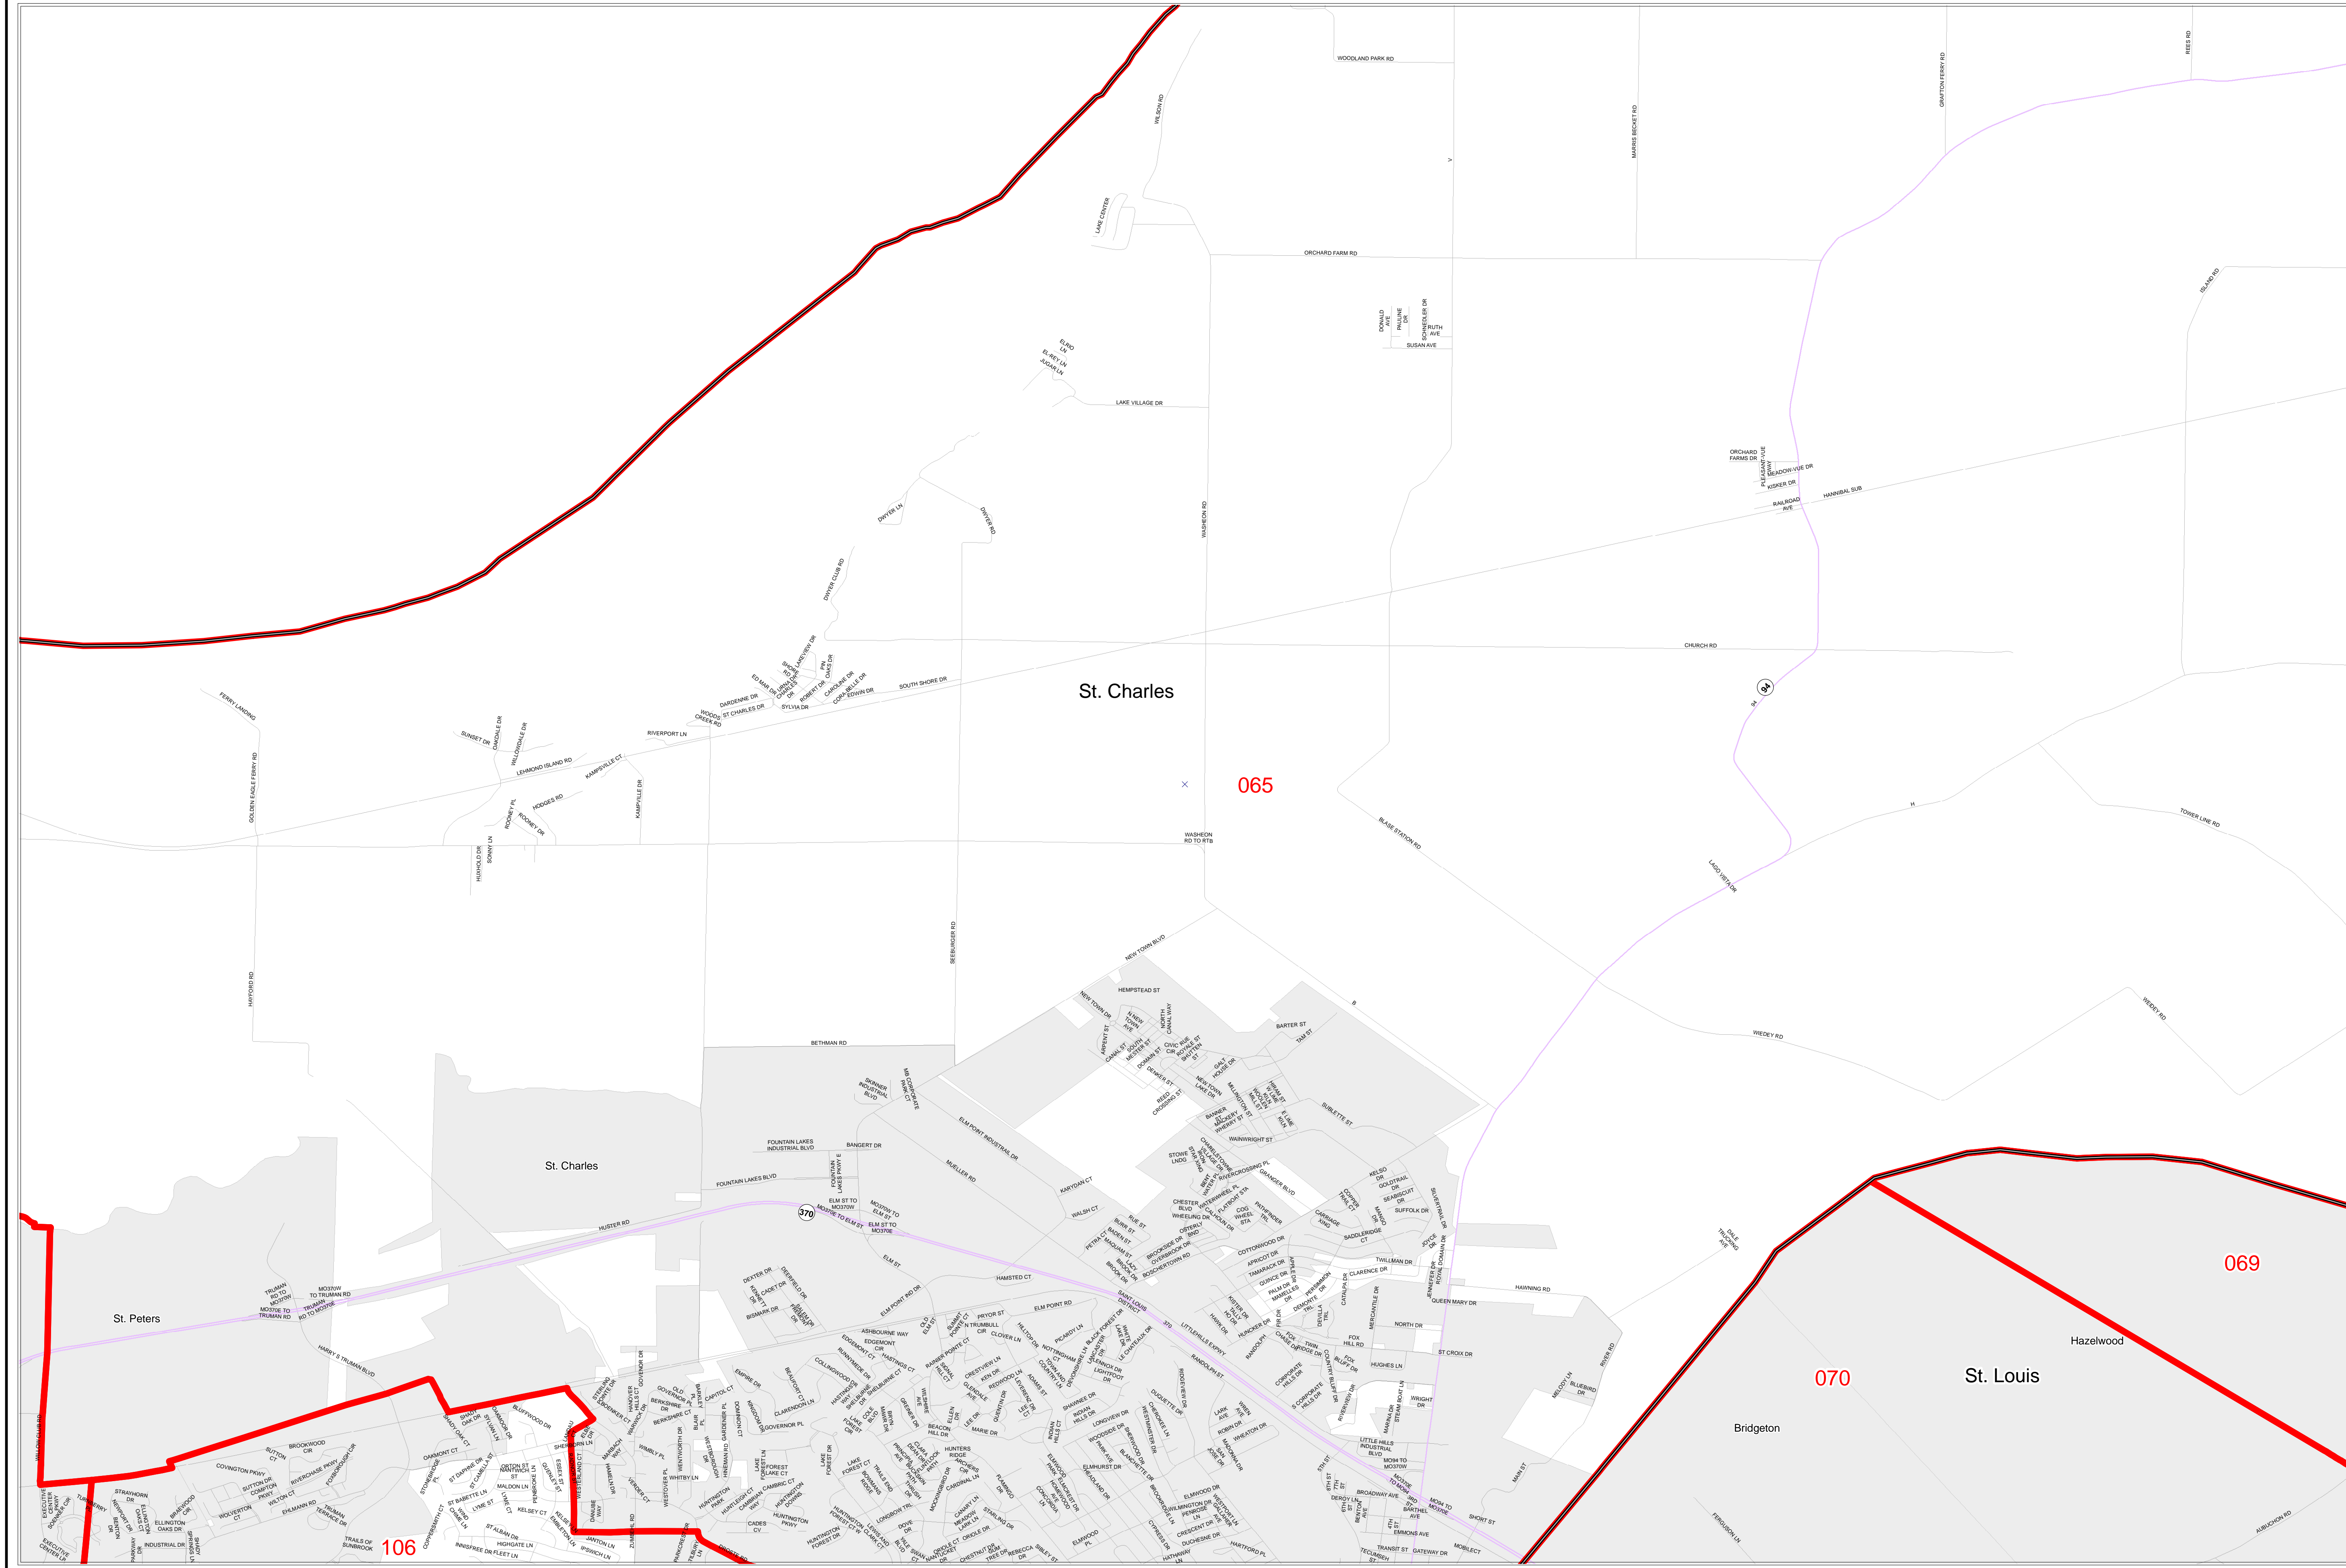

House Apportionment Plan 2011

Missouri Appellate Apportionment Commission

St. Louis County

Map Sheet 4 of 16

- Districts
- Counties
- Interstates
- U.S. Highways
- MO Highways
- Streets
- Incorporated Places*

Absolute Scale
1:25,861

Office of Administration
December 2011